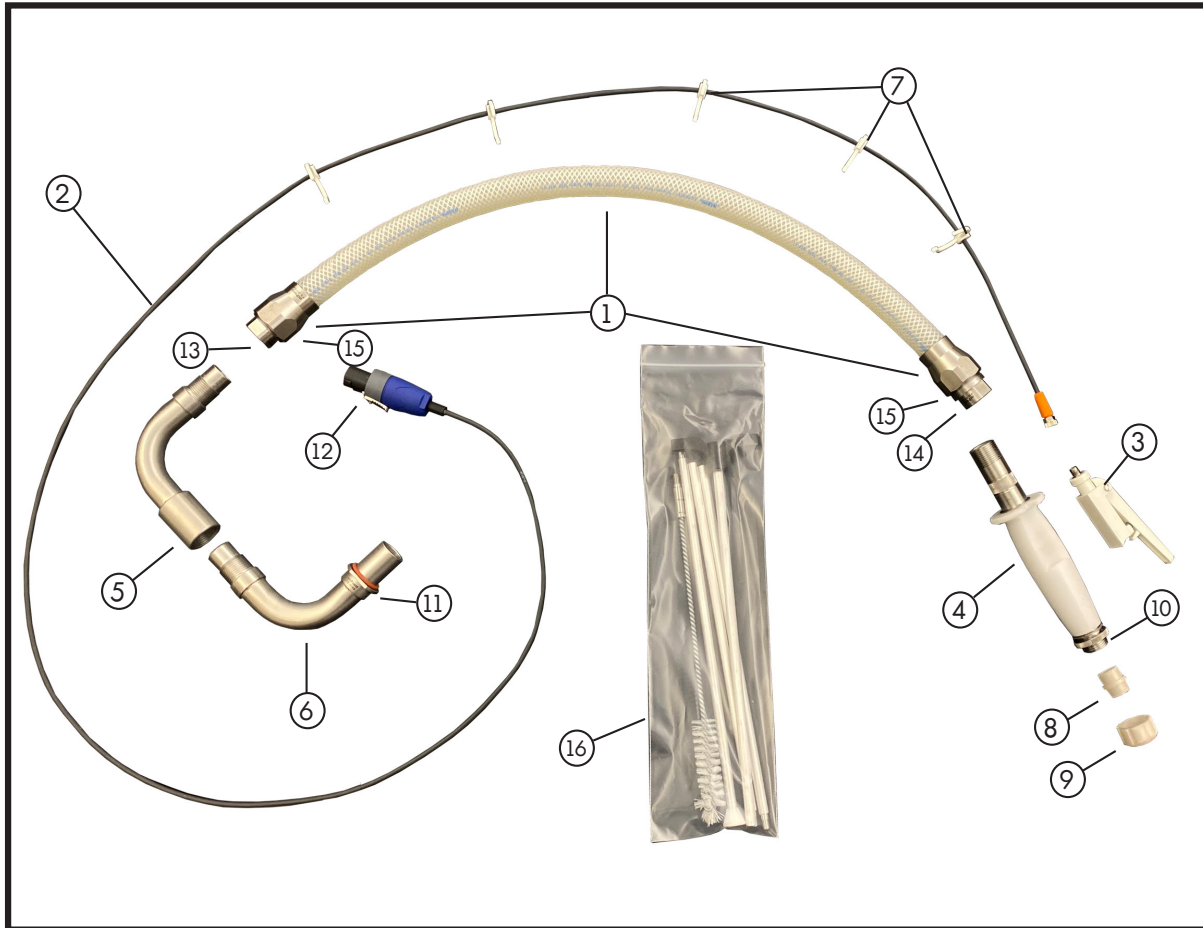

### FS-3148-5 HOSE ASSEMBLY

Ref. No.	Description	Part No.
1	Hose Sub-Assembly 28"	FS-21800
2	Switch Cable Assembly	FS-3958
3	Trigger Switch Assembly	FS-3544
4	Grip + Tube Assembly	FS-3614
5	Elbow (Secondary) Assembly	FS-3184
6	Elbow (Primary) Assembly	FS-3149
7	Cable Clip	FS-2896
8	Decorator Tip Sleeve	FS-2432
9	Decorator Tip Nut	FS-2433
10	Locking Nut	F-2143
11	Seal O-Ring	RP-2371
12	Accessory Connector (#5)	PVS-21199
13	Hose Coupling Sub-Assembly	FS-21723
14	Tube Handle Coupling Sub-Assembly	FS-21722
15	Hose Nut	FS-21634
16	Hose Cleaning Kit	FS-3274